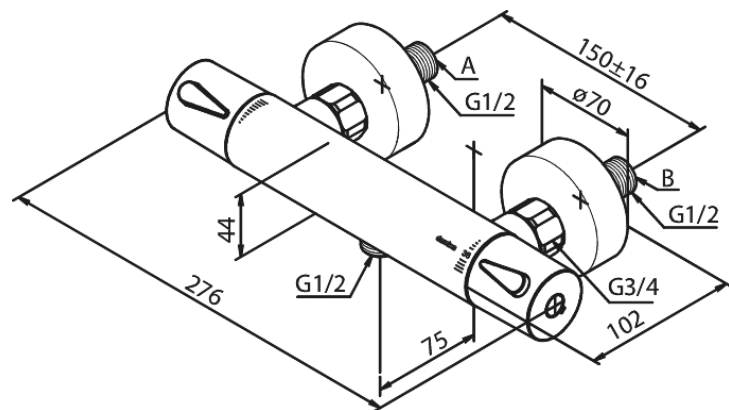

FM Mattsson Denmark ApS
Hvidkærvej 48, 5250 Odense SV, DK-56416218

+45 88 33 00 34 damixa-international@fmmattssongroup.com

Mere information på damixa.com

damixa